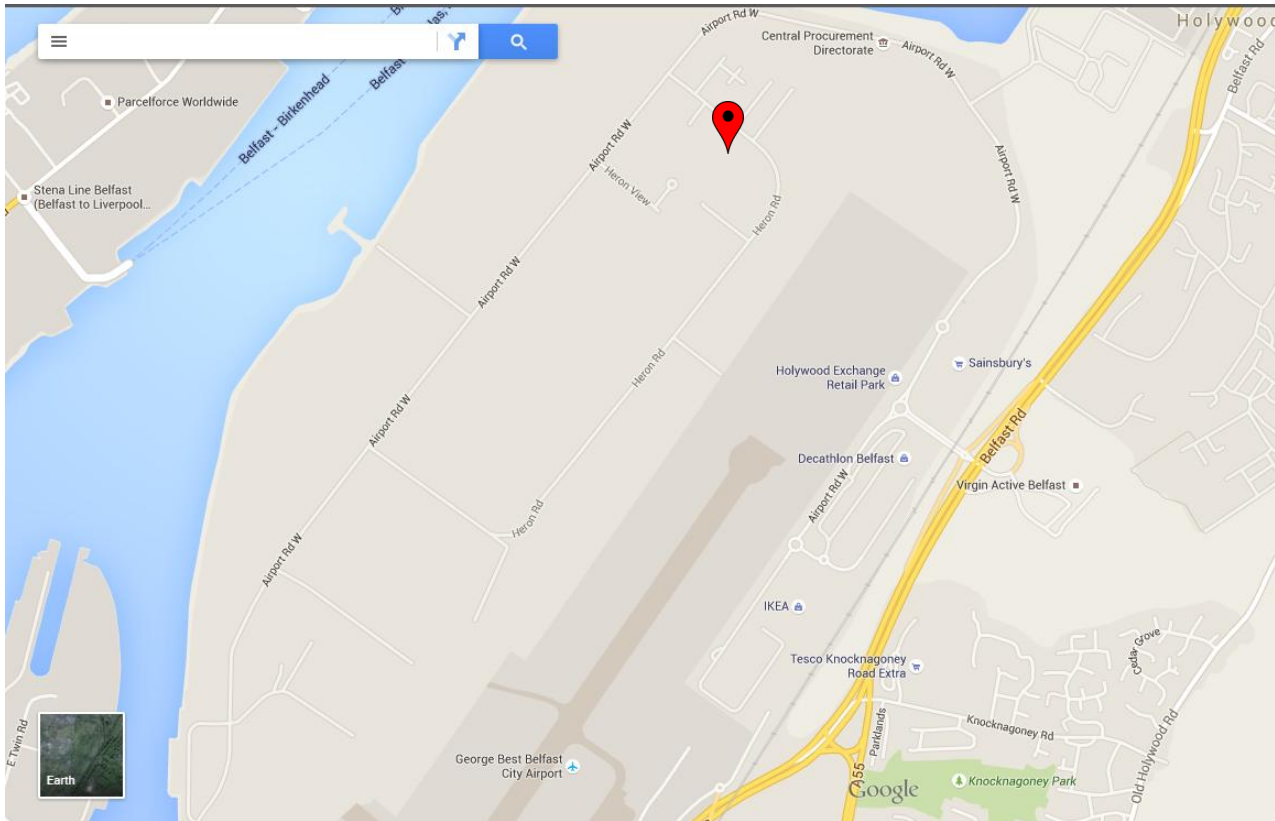

Getting to our office

**Ulster
Wildlife**

We are located at: McClelland House, 10 Heron Road, Belfast, BT3 9LE
T: 028 9045 4094

By bus: Metro Services 26 and 26A depart from Donegal Place in Belfast City Centre. Get off the bus at Heron Road. Walk up Heron Road and enter the third driveway on the right. Our office is located on the right-hand side.

By bike (from Belfast City Centre): Follow directions to Donegall Place in Belfast City Centre. Head east onto Chichester Street, and take the second left onto Arthur Street. Continue right onto Arthur Street, and then turn left onto Cornmarket. Take the first right onto High Street, and continue onto Queen's Square. Take a right onto Donegall Quay/A2, and cross the bridge. Turn left onto Queen's Quay, and continue onto Sydenham Road for 0.8 miles. At the roundabout, take the 2nd left onto Airport Road. Continue for 2.5 miles. Turn right onto Heron Road, and enter the third driveway on the right. Our office is located on the right-hand side.

By car

From the North: Approach Belfast on the M2 motorway. Continue onto the M3, then continue onto the A2 towards Holywood/Bangor. Keep left and continue onto Sydenham Bypass. Take exit towards Belfast/Hollywood Exchange Retail Park. At the mini-roundabout, turn left. At the next roundabout, take the second exit onto Airport Rd West. Continue on this road for one mile. Turn left on Heron Road and enter the third driveway on the right. Our office is located on the right-hand side.

From the South or West: Approach Belfast on the M1 motorway. Continue onto the A12, and follow directions for the M3 towards City Airport/Bangor/Lagan Bridge. Continue onto the A2, keep left and continue onto the Sydenham Bypass. Take exit towards Belfast/Hollywood Exchange Retail Park. At the mini-roundabout, turn left. At the next roundabout, take the second exit onto Airport Rd West. Continue on this road for one mile. Turn left on Heron Road and enter the third driveway on the right.