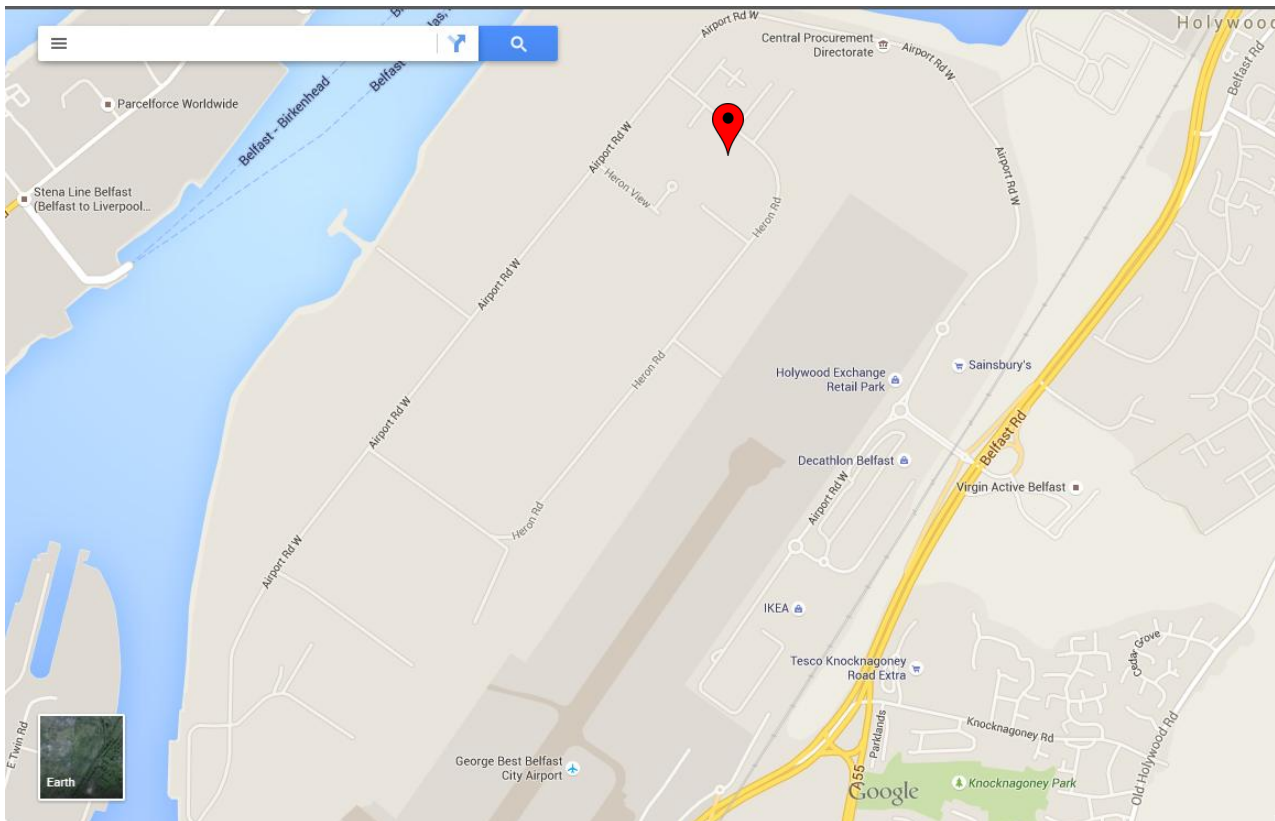

Getting to our office

**Ulster
Wildlife**

We are located at: McClelland House, 10 Heron Road, Belfast, BT3 9LE
T: 028 9045 4094

By bus: Metro Services 94 and 94b depart from Wellington Place in Belfast City Centre. Get off the bus at Heron Road. Walk up Heron Road and enter the third driveway on the right. Our office is located on the right-hand side.

By bike (from Belfast City Centre): Follow directions to Donegall Place in Belfast City Centre. Head east onto Chichester Street, and take the second left onto Arthur Street. Continue right onto Arthur Street, and then turn left onto Cornmarket. Take the first right onto High Street, and continue onto Queen's Square. Take a right onto Donegall Quay/A2, and cross the bridge. Turn left onto Queen's Quay, and continue onto Sydenham Road for 0.8 miles. At the roundabout, take the 2nd left onto Airport Road. Continue for 2.5 miles. Turn right onto Heron Road, and enter the third driveway on the right. Our office is located on the right-hand side.

By car

From the North: Approach Belfast on the M2 motorway. Continue onto the M3, then continue onto the A2 towards Holywood/Bangor. Keep left and continue onto Sydenham Bypass. Take exit towards Belfast/Hollywood Exchange Retail Park. At the mini-roundabout, turn left. At the next roundabout, take the second exit onto Airport Rd West. Continue on this road for one mile. Turn left on Heron Road and enter the third driveway on the right. Our office is located on the right-hand side.

From the South or West: Approach Belfast on the M1 motorway. Continue onto the A12, and follow directions for the M3 towards City Airport/Bangor/Lagan Bridge. Continue onto the A2, keep left and continue onto the Sydenham Bypass. Take exit towards Belfast/Hollywood Exchange Retail Park. At the mini-roundabout, turn left. At the next roundabout, take the second exit onto Airport Rd West. Continue on this road for one mile. Turn left on Heron Road and enter the third driveway on the right.

From Belfast City Centre

Follow directions to the A2 towards Bangor/Holywood. Continue onto Sydenham Bypass. Take exit towards Belfast/Hollywood Exchange Retail Park. At the mini-roundabout, turn left. At the next roundabout, take the second exit onto Airport Rd West. Continue on this road for one mile. Turn left on Heron Road and enter the third driveway on the right.